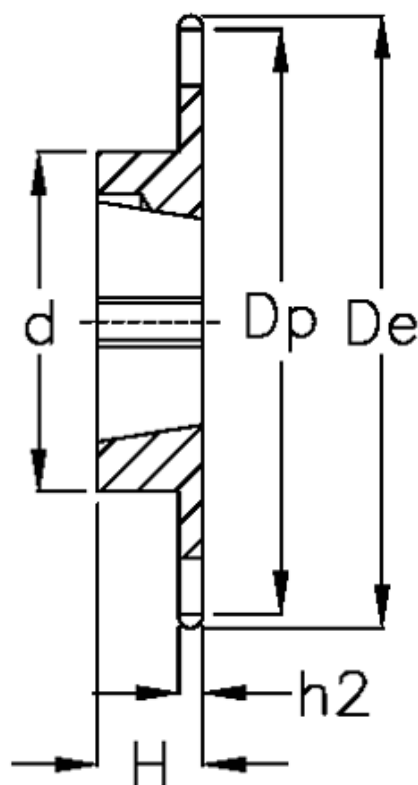

Article number: 616031006019

Description: Taperbored sprocket 10 B-1 Z=19 simplex  
for bushing 1610

## Measures

C = 1.6

d = 75

De = 103.3

Dp = 96.45

For bush = 1610

For chain size = 5/8" x 3/8"

For chain type = 10 B-1

H = 25

h1 = 9.1

Material = Stål

Number of teeth = 19